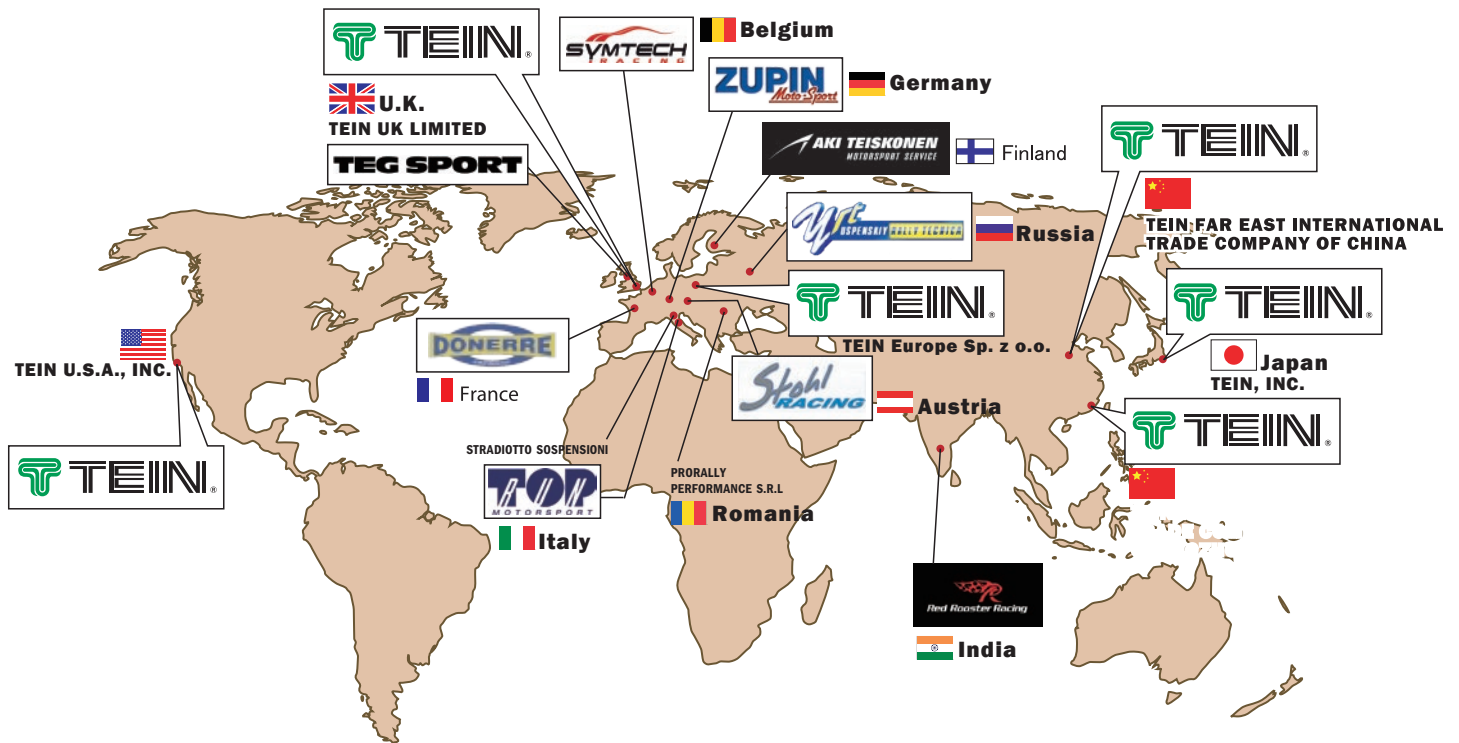

CONTACT

TEIN, INC. (JAPAN)
3515-4 Kamiyabe-cho Totsuka-ku Yokohama City
Kanagawa 245-0053 Japan
TEL: +81-(0)45-810-5501 FAX: +81-(0)45-810-5502
URL: <http://www.tein.jp>
E-MAIL: Please use mail form on our website.

TEIN U.K. LIMITED
Unit 7 Avant Business Centre,
Denbigh West Industrial Estate
Milton Keynes MK1 1DL U.K.
TEL: +44(0)1908 632861 FAX: +44(0)1908 375761
URL: <http://www.tein.co.uk/>

TEIN Europe Sp. z o.o.
ul. Wrzesinska 70, 62-025 Kostrzyn, Poland
TEL: +48 61 872 52 12
URL: <http://eu.tein.com/>

AKI TEISKONEN MOTORSPORT SERVICE
Rokkakankaantie 5, Laukaa, Finland 41350
TEL: +358 40 593 3570 FAX: +358 20 455 0534
E-MAIL: aki.teiskonen@teiskonen.com

USPENSKIY RALLY TECNICA LTD
Kolomenskaya St 16, Moscow 115142, Russia
TEL: +7(495)287-33-33 FAX: +7(495)287-33-33
URL: <http://www.urt.su>
E-MAIL: urt@userservice.ru

STOHL RACING GMBH
Eurostrasse 5, Grossenzersdorf, 2301 Austria
TEL: +43 2249 28050 FAX: +43 2249 28903
URL: <http://www.stohl-racing.com>
E-MAIL: info@stohl-racing.com

DONERRE AMORTISSEURS SAS
21 Rue de L'usine, Montech, 82700 France
TEL: +33 563 02 18 54 FAX: +33 563 02 18 13
URL: <http://www.donerre.fr/>
E-MAIL: info@donerre.fr

ZUPIN MOTO-SPORT GMBH
Trostberger Str.26, 83301 Traunreut, Germany
TEL: +49(0)8669 84 80 FAX: +49(0)8669 848 593
URL: <http://tein.zupin.de/>
E-MAIL: info@zupin.de

SYMTECH RACING
Bannerlaan 44, 2280 Grobbendonk, Belgium
TEL: +32 14 860 277 FAX: +32 14 860 278
URL: <http://www.symtechracing.com>
E-MAIL: wim@symtechracing.com

TEIN U.S.A., INC.
9798 Firestone Blvd., Downey, CA 90241 U.S.A.
TEL: +1-562-861-9161 FAX: +1-562-861-9171
URL: <http://www.tein.com/>

TEIN FAR EAST INTERNATIONAL TRADE COMPANY OF CHINA
北京市朝阳区北苑路168号1号楼7层706室
TEL: +86-10-58246252 FAX: +86-10-58246251
URL: <http://www.cn.tein.com>

TEIN FAR EAST INTERNATIONAL TRADE COMPANY OF CHINA, GUANGZHOU BRANCH
广州市花都区新華街镜湖大道8号国光工業園
1号门外展厅2-8号
TEL: +86-20-28606990 FAX: +86-20-28606991
URL: <http://www.cn.tein.com>

TEG SPORT LTD
Sand Lane Warton, Carnforth Lancashire LA5 9NJ U.K.
TEL: +44 1524 733 837
URL: <http://www.tegsport.co.uk>
E-MAIL: admin@tegsport.co.uk

PRORALLY PERFORMANCE S.R.L.
Str Dacia Nr 47, 500233 Brasov, Romania
TEL: +40 368 427 152 FAX: +40 268 539 428
URL: <http://www.prorallyperformance.ro>
E-MAIL: giristar@yahoo.com, giri@xnet.ro

STRADIOTTO SOSPENSIONI
via Giovanni Tarchini 22, 22077 Olgiate Comasco CO Italy
E-MAIL: stradiottosospensioni@aruba.it

TOP RUN S.R.L.
Via IV Novembre 36, 21043 Castiglione Olona (Va) Italy
TEL: +39 0331 861151 FAX: +39 0331 861199
URL: <http://www.toprunracing.com/>
E-MAIL: toprun@toprunracing.com

RED ROOSTER RACING (INTERNATIONAL) PVT LTD
#B-10, NGEF Ancillary Industrial Estate Mahadevapura,
Whitefield, Bangalore-560048, India
TEL: +91 80 43408899 FAX: +91 80 43408888
URL: <http://www.redroosterracing.com>
E-MAIL: race@redroosterracing.com