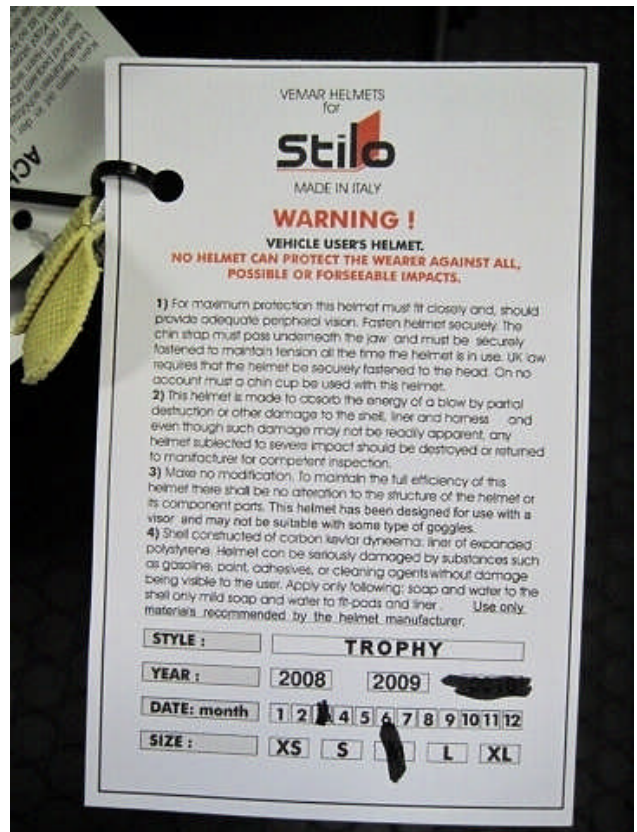

Stilo Helmets - Year/Month of Manufacture

Thank you for purchasing Stilo helmet.

Some Stilo Helmets have the year and the month of manufacture noted on the paper tag included with the helmet, instead of printed label attached to the helmet itself.

Competitors in certain motorsports events may need to show the proof of manufacture year/month at the time of scrutineering. Please be sure to carry this paper tag along with the helmet.

TEIN, INC.

3515-4 Kamiyabe-cho, Totsuka-ku, Yokohama City
Kanagawa 245-0053 Japan